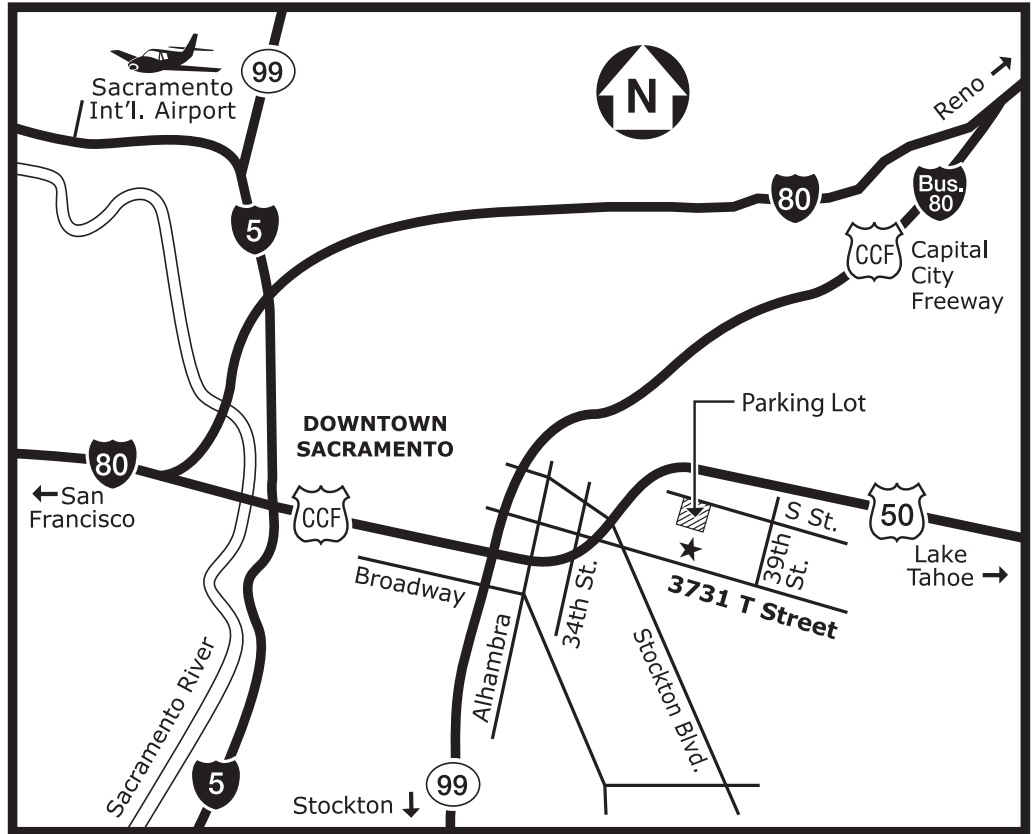

US-50 EAST

From the west (West Sacramento)

- Take Business 80/Capital City Freeway East to Highway 50 (towards Lake Tahoe)
- Exit at 34th Street
- Turn left onto 34th Street
- Turn right onto T Street
- Drive past the house at 3731 T Street*
- Turn left onto 39th Street
- Turn left onto S Street
- The parking lot is on the left side of the street

INTERSTATE 80 WEST

From the east/north (Reno)

- Take Business 80 West/Capital City Freeway South towards downtown Sacramento
- Take US-50 East
- Exit at 34th Street
- Turn left onto 34th Street
- Turn right onto T Street
- Drive past the house at 3731 T Street*
- Turn left onto 39th Street
- Turn left onto S Street
- The parking lot is on the left side of the street

INTERSTATE 80 EAST

From the west (Davis/San Francisco)

- Take Business 80/Capital City Freeway East to Highway 50 (towards Lake Tahoe)
- Exit at 34th Street
- Turn left onto 34th Street
- Turn right onto T Street
- Drive past the house at 3731 T Street*
- Turn left onto 39th Street
- Turn left onto S Street
- The parking lot is on the left side of the street

HIGHWAY 99 NORTH

From the south (Stockton/Los Angeles)

- Exit Business 80/Capital City Freeway East (towards Reno)
- Exit at T Street
- Turn right onto T Street
- Drive past the house at 3731 T Street*
- Turn left onto 39th Street
- Turn left onto S Street
- The parking lot is on the left side of the street

* No parking on S or T Streets at any time.

INTERSTATE 5 NORTH

From the south (Stockton/Los Angeles)

- Take US-50 East/Capital City Freeway (towards Lake Tahoe)
- Exit at 34th Street
- Turn left onto 34th Street
- Turn right on T Street
- Drive past the house at 3731 T Street*
- Turn left onto 39th Street
- Turn left onto S Street
- The parking lot is on the left side of the street

INTERSTATE 5 SOUTH

From the north (Sacramento Intl. Airport)

- Take I-5 South towards Sacramento
- Take US-50 East/Capital City Freeway (towards Lake Tahoe)
- Exit at 34th Street
- Turn left onto 34th Street
- Turn right on T Street
- Drive past the house at 3731 T Street*
- Turn left onto 39th Street
- Turn left onto S Street
- The parking lot is on the left side of the street

Julia Morgan House

3731 T Street, Sacramento, CA 95816
Phone: (916) 278-6786
Email: catering@csus.edu
Website: juliamorganhouse.com